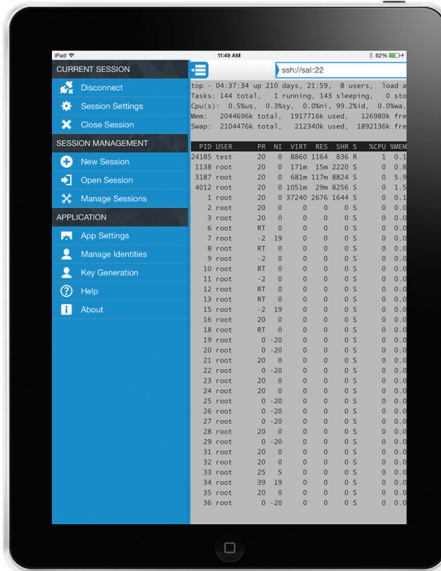

About Micro Focus

Since 1976, Micro Focus has helped more than 20,000 customers unlock the value of their business logic by creating enabling solutions that bridge the gap from well-established technologies to modern functionality. The two portfolios work to a single, clear vision—to deliver innovative products supported by exceptional customer service. www.microfocus.com

You'll also get easy access to the latest enterprise-grade product updates on a frequent, regular schedule from popular app stores.

“Terminal emulation and host access solutions must evolve to support an increasingly diverse mix of enterprise endpoints, including traditional clients such as Windows, Mac OS, UNIX, and Linux, as well as thin clients, browsers, smartphones and tablets.”

DEREK BRINK

Vice President and Research Fellow
Aberdeen Group

With Reflection for UNIX, perform critical admin tasks on the go from the mobile device of your choice.

Micro Focus
UK Headquarters
United Kingdom
+44 (0) 1635 565200

U.S. Headquarters
Seattle, Washington
206 217 7100
800 872 2829

Additional contact information and office locations:
www.attachmate.com